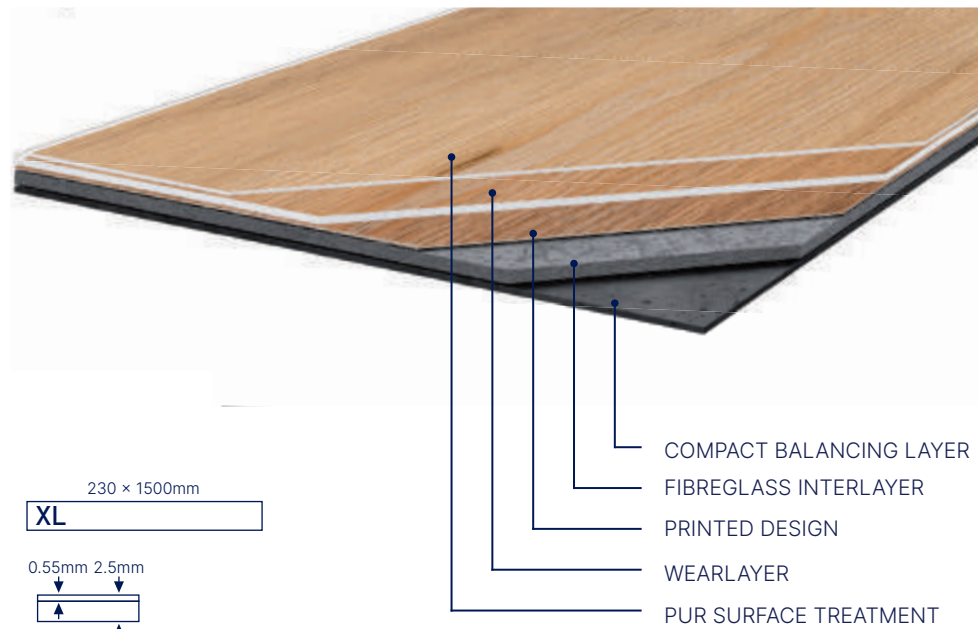

CLASSIC 55 XL

QUIET UNDERFOOT

EASY MAINTENANCE

VERY LOW VOC COUNT

HEAVY DUTY DOMESTIC

ULTRA REALISTIC

WATERPROOF

100% RECYCLABLE

RESILOOP READY

The **Virtuo Classic 55 XL** range of glue down planks brings you the very latest colours and ultra-realistic designs in large format. These durable and waterproof planks combine low maintenance practicality with true designer elegance in any room of your home. Your family, including the four-legged members, can enjoy healthy living with Virtuo Classic 55 XL's super low VOC emissions, 0.5mm wearlayer and tough PUR surface protection. This permanent installation method guards against any shrinkage or expansion of the planks making them ideal for Australian conditions where extreme temperatures are common.

Gerflor's superior design and construction method gives you and your family peace of mind knowing that your flooring will look and perform well for years to come.

* Our goods come with guarantees that cannot be excluded under the Australian Consumer Law. You are entitled to a replacement or refund for a major failure or for compensation for any other loss or damage. You are also entitled to have the goods repaired if the goods fail to be of acceptable quality and the failure does not amount to a major failure.

For more details call 1800 060 785 or visit gerflor.au

COLLECTION

DAINTREE BROWN
1010

EMPIRE BLOND
1011

EMPIRE CLEAR
1012

EMPIRE GREY
1013

EMPIRE SAND
1015

LAND OAK GOLD
1016

LAND OAK GREY
1017

ELEMENTAL BLACKBUTT
3001

EUCALYPTUS BLACKBUTT
3002

ASTIR SPOTTED GUM
3003