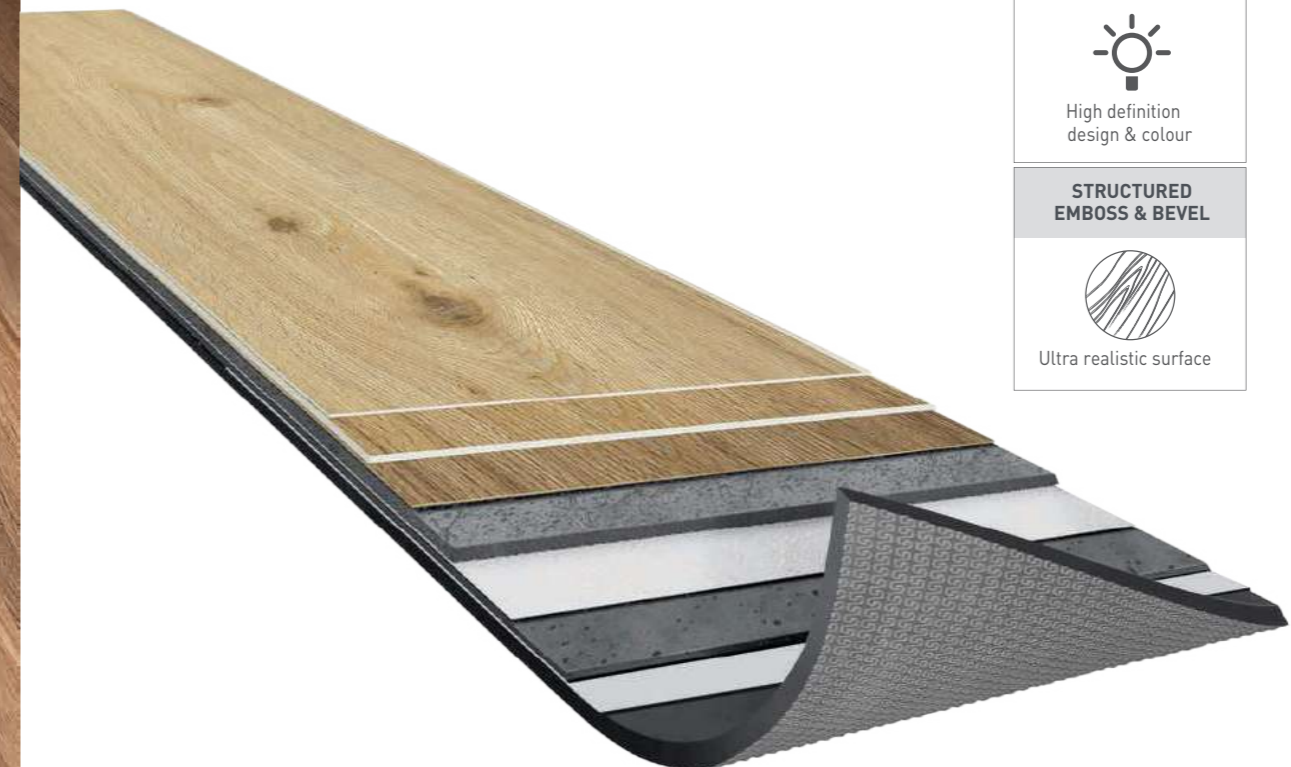

smartdrop

ULTIMATE

Smartdrop Ultimate is the market leading option where comfort, practicality and style reign supreme. These vinyl planks are 5mm thick with a 0.55mm wear layer, giving superior durability and added comfort underfoot. With a 1.5m long plank format, they will give your home a more spacious feel.

The range consists of contemporary oak designs and Australian timber, resulting in a modern and distinguished choices. Smartdrop Ultimate proves a high-quality flooring solution with colour references to suit all home decors. Smartdrop Ultimate will not disappoint!

PUR+MATT

Easy maintenance

GRIP-WAVE BACKLAYER

ANTI-SKID BACKING

Stronger adhesion
Better acoustics
Moisture resistance

DESIGN

MATT SURFACE

Natural look

CRYSTAL WEAR LAYER

High definition
design & colour

STRUCTURED EMBOSS & BEVEL

Ultra realistic surface

DUO CORE TECHNOLOGY

1 RESILIENT COMFORT CORE

Noise absorption

Soft underfoot

2 DOUBLE FIBREGLASS CORE

The best stability

Native Spotted Gum