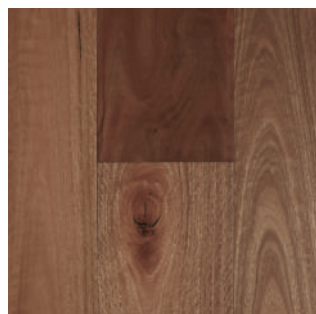

Spotted Gum Smooth Matte

Size: 1820x180x14/3.0mm Click
Sq: 1.966