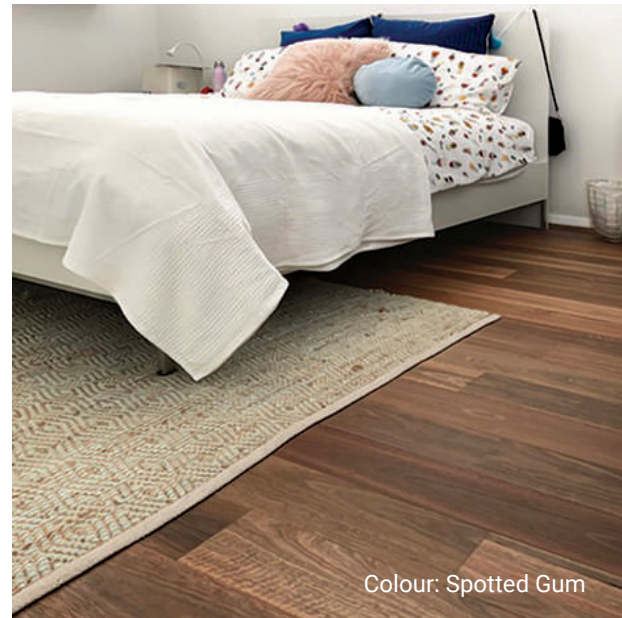

Fiddleback
Australian Hardwood

by
PREFERENCE
FLOORS

Image courtesy of Crosscon

Colour: Blackbutt

Your Peace of Mind

Introducing our unique Fiddleback Engineered Australian Hardwood collection. It's available in the ever popular Spotted Gum and Blackbutt. Fiddleback wear layers combine the classic features of our Australian Eucalyptus bonded onto an ever reliable Plywood core. This creates an authentic Australian timber visual with the associated stability and durability of an engineered timber construction.

Colour: Spotted Gum

TECHNICAL SPECIFICATIONS

Key Features

- Extremely stable with excellent wear resistance
- Spotted Gum Janka 11kN
- Impact resistant, durable and stable
- Blackbutt Janka 9.1 kN

Profile

- Patented Clic format for floating installation.
- T&G for Herringbone & Rustic. Micro Bevelled edges, 4 sides.

Coating & Surface

- Smooth & light wire brushed, PU lacquer matte, approx. 10-15% gloss level in both brushed and smooth surface.

Grade

- Standard and better grade (ABC), will display natural characteristics such as knots, natural colour and grain variation, filled void and gum vein.
- Slight checking in wear layer under coating is acceptable.
- Rustic grade contains knots and dark resin filled spots, pinhole and contrasting colour tones, along with spiral grain and fine saw marks for that enhanced rustic appearance.