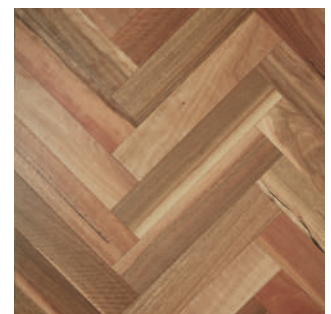

Fiddleback
Australian Hardwood

by
PREFERENCE
FLOORS

Image courtesy of Crosscon

Colour: Blackbutt

Your Peace of Mind

Introducing our unique Fiddleback Engineered Australian Hardwood collection. It's available in the ever popular Spotted Gum and Blackbutt. Fiddleback wear layers combine the classic features of our Australian Eucalyptus bonded onto an ever reliable Plywood core. This creates an authentic Australian timber visual with the associated stability and durability of an engineered timber construction.

Grade

- Standard and better grade (ABC), will display natural characteristics such as knots, natural colour and grain variation, filled void and gum vein.
- Slight checking in wear layer under coating is acceptable.
- Rustic grade contains knots and dark resin filled spots, pinhole and contrasting colour tones, along with spiral grain and fine saw marks for that enhanced rustic appearance.

Size: 600x120x14/3.0mm TG
Sq: 0.864

Spotted Gum

Spotted Gum Smooth Matte

Size: 1820x135x13/2.0mm Click
Sq: 1.474

Spotted Gum Smooth Matte

Size: 1820x180x14/3.0mm Click
Sq: 1.966

Rustic Spotted Gum Brushed Matte

Size: 1820x180x14/3.0mm TG
Sq: 1.966

Spotted Gum Herringbone Brushed Matte

Size: 600x120x14/3.0mm TG
Sq: 0.864

Fiddleback

Australian Hardwood

Front Cover: Rustic Blackbutt | Back Cover: Blackbutt

Issue Autumn 2022