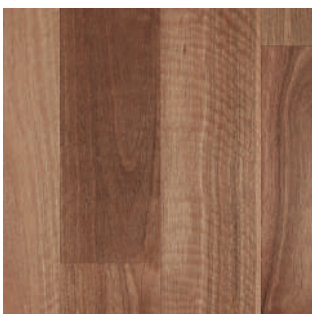

Spotted Gum

Spotted Gum Smooth Matte

Size: 1820x135x13/2.0mm Click
Sq: 1.474