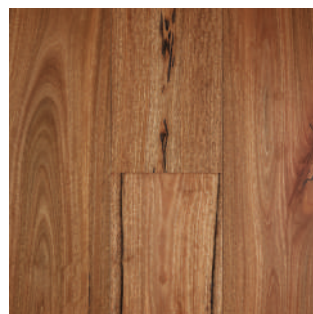

Fiddleback
Australian Hardwood

by
PREFERENCE
FLOORS

Image courtesy of Crosscon

Colour: Blackbutt

Your Peace of Mind

Introducing our unique Fiddleback Engineered Australian Hardwood collection. It's available in the ever popular Spotted Gum and Blackbutt. Fiddleback wear layers combine the classic features of our Australian Eucalyptus bonded onto an ever reliable Plywood core. This creates an authentic Australian timber visual with the associated stability and durability of an engineered timber construction.

Grade

- Standard and better grade (ABC), will display natural characteristics such as knots, natural colour and grain variation, filled void and gum vein.
- Slight checking in wear layer under coating is acceptable.
- Rustic grade contains knots and dark resin filled spots, pinhole and contrasting colour tones, along with spiral grain and fine saw marks for that enhanced rustic appearance.

Size: 600x120x14/3.0mm TG
Sq: 0.864

Spotted Gum

Spotted Gum Smooth Matte

Size: 1820x135x13/2.0mm Click
Sq: 1.474

Spotted Gum Smooth Matte

Size: 1820x180x14/3.0mm Click
Sq: 1.966

Rustic Spotted Gum Brushed Matte

Size: 1820x180x14/3.0mm TG
Sq: 1.966

Spotted Gum Herringbone Brushed Matte

Size: 600x120x14/3.0mm TG
Sq: 0.864

Fiddleback

Australian Hardwood

Front Cover: Rustic Blackbutt | Back Cover: Blackbutt

Issue Autumn 2022