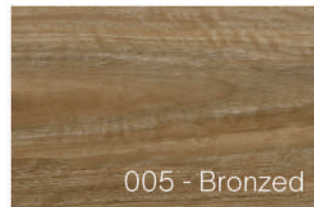

## LAMINATE FLOORING

From coastal vibes to urban style, refresh your home or workspace with the impressive Mirage range. This easy-care, resilient flooring choice is both functional and visually striking. Choose from eight enticing matte-finish colours to perfectly complement your decor.

### Features

Slip rating: P2

Microbevelled edge

Quick and easy installation

Australian owned & operated company

001 - Ghost Oak

002 - Winter

003 - Night Shade

004 - Misty Grey

005 - Bronzed

006 - Light Smoke

007 - Tasman

008 - Chimera