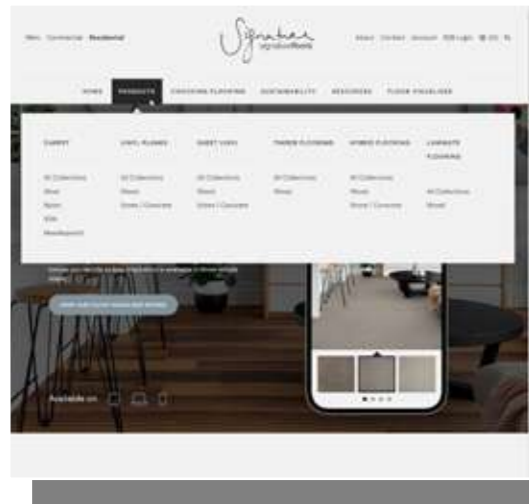

FREE SAMPLE SERVICE

Experience Cashmere Touch softness for yourself with our free sample service. Order up to 3 free samples and feel the difference!

(Online sample ordering only available within Australia)

STEP 1:
Browse and select the products you like.