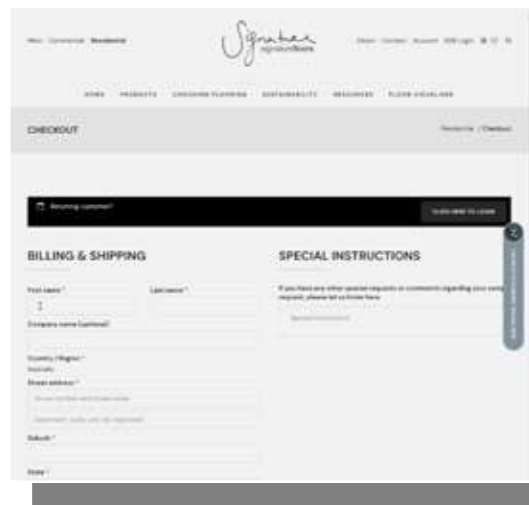

(Online sample ordering only available within Australia)

STEP 1:
Browse and select the products you like.

STEP 2:
Click 'Order Sample' on the product page to add to cart.

STEP 3:
Complete your shipping details and place your order.