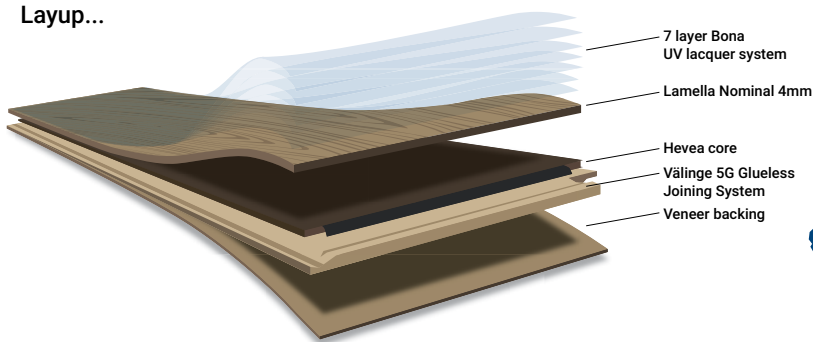

Species	Blackbutt, Blue Gum, Brush Box, Silvertop Stringybark, QLD Spotted Gum, Spotted Gum & Rustic Blackbutt	Blackbutt, QLD Spotted Gum, Spotted Gum & Rustic Blackbutt
Core Material	Hevea	Hevea
Locking System	Välinge 5G Glueless Joining System	Välinge 5G Glueless Joining System
Width	132mm	180mm
Thickness	14mm (Lamella Nominal 4mm)	14mm (Lamella Nominal 4mm)
Edge Profile	Micro Bevel (Sides and Ends)	Micro Bevel (Sides and Ends)
Length	1,830mm & 2,190mm	1,830mm & 2,190mm
Surface	Smooth Texture	Smooth Texture
Coating	Bona UV Lacquer system	Bona UV Lacquer system
Finish	Matte 8-12%	Matte 8-12%
Coverage	1,830mm - 1.932m² & 2,190mm - 2.312m²	1,830mm - 1.976m² & 2,190mm - 2.365m²
Packaging	8 rows per box, maximum of 3 nested rows (Rustic Blackbutt only: 8 rows per box, maximum of 4 nested rows)	6 rows per box, max 3 nested rows (Rustic Blackbutt: 6 rows per box, max 4 nested rows)
Matching Accessories	EVERwalk & HUSHwalk Underlays, Trims & Scotia	EVERwalk & HUSHwalk Underlays, Trims & Scotia

Layup...

Distributed by: